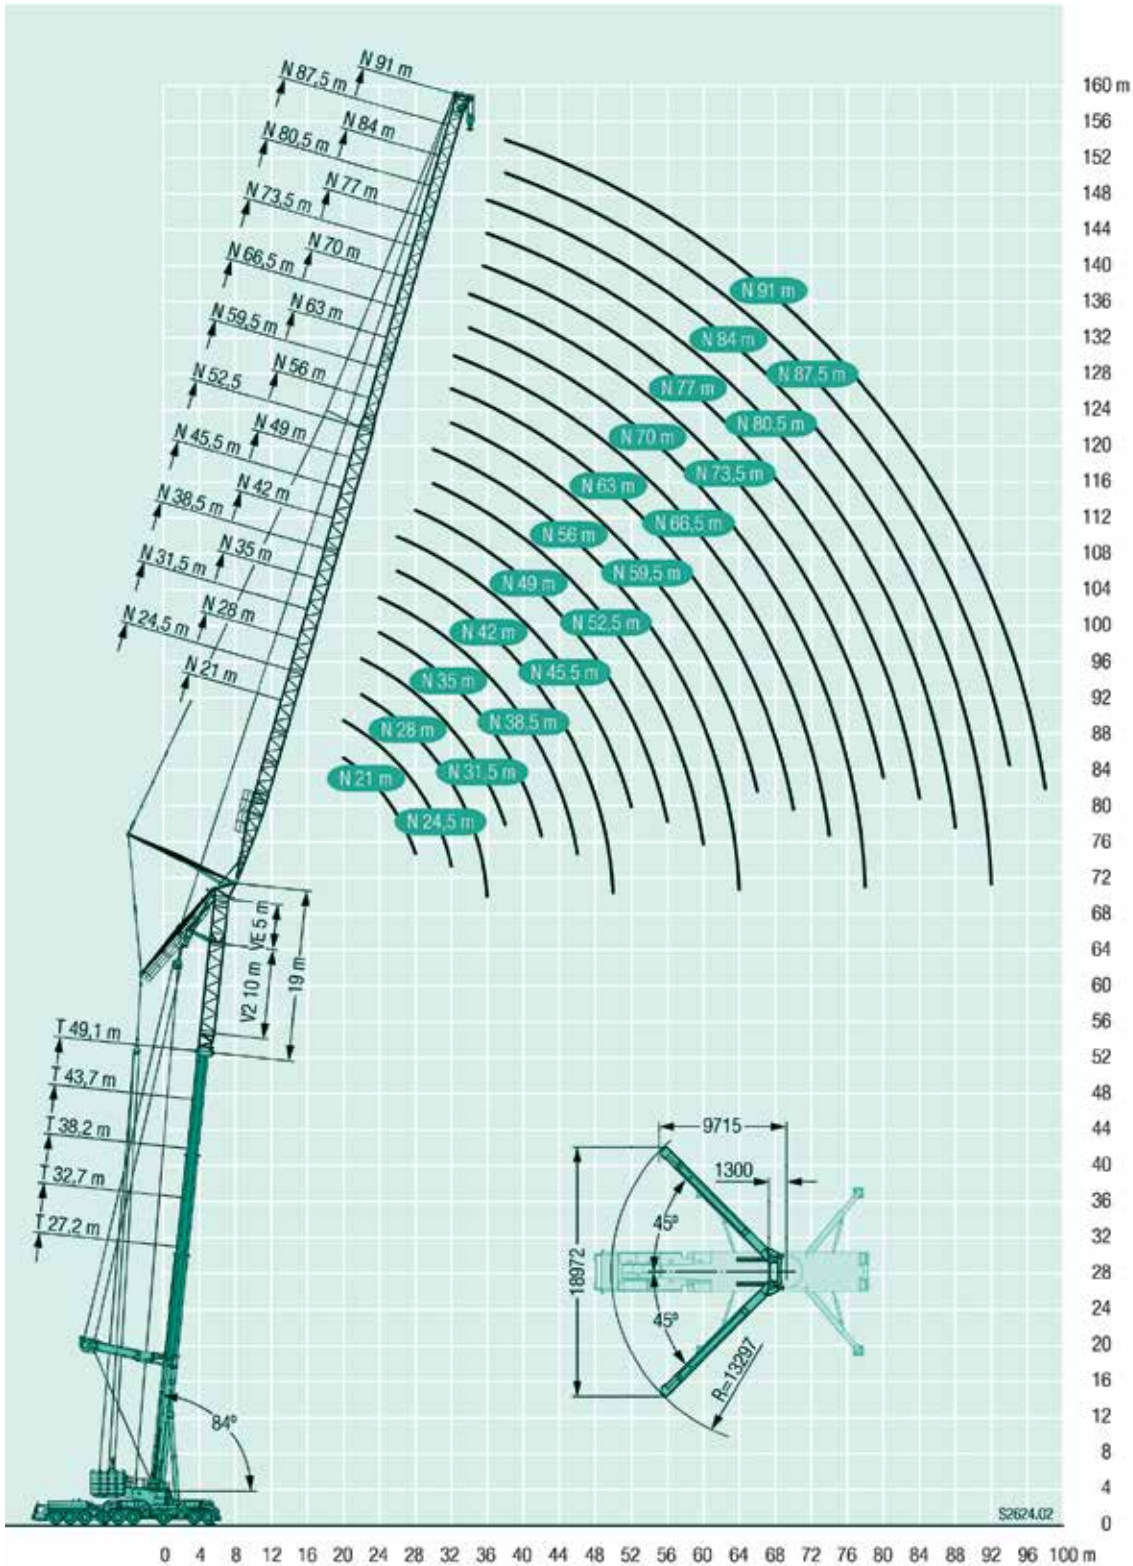

800T ALL TERRAIN

WORKING RANGE - TYVEN

LIEBHERR / LTM1750-9.1 800T ALL TERRAIN

S2623.02

LIEBHERR

LTM1750-9.1

800T ALL TERRAIN

WORKING RANGE - TYV2EN