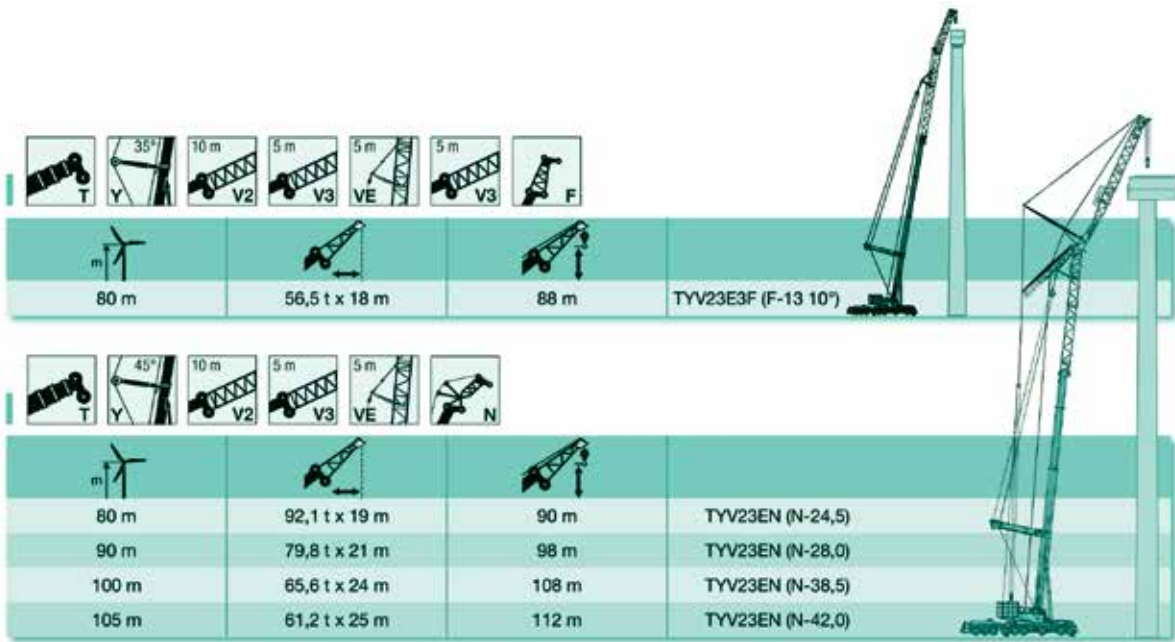

WIND TURBINE APPLICATIONS