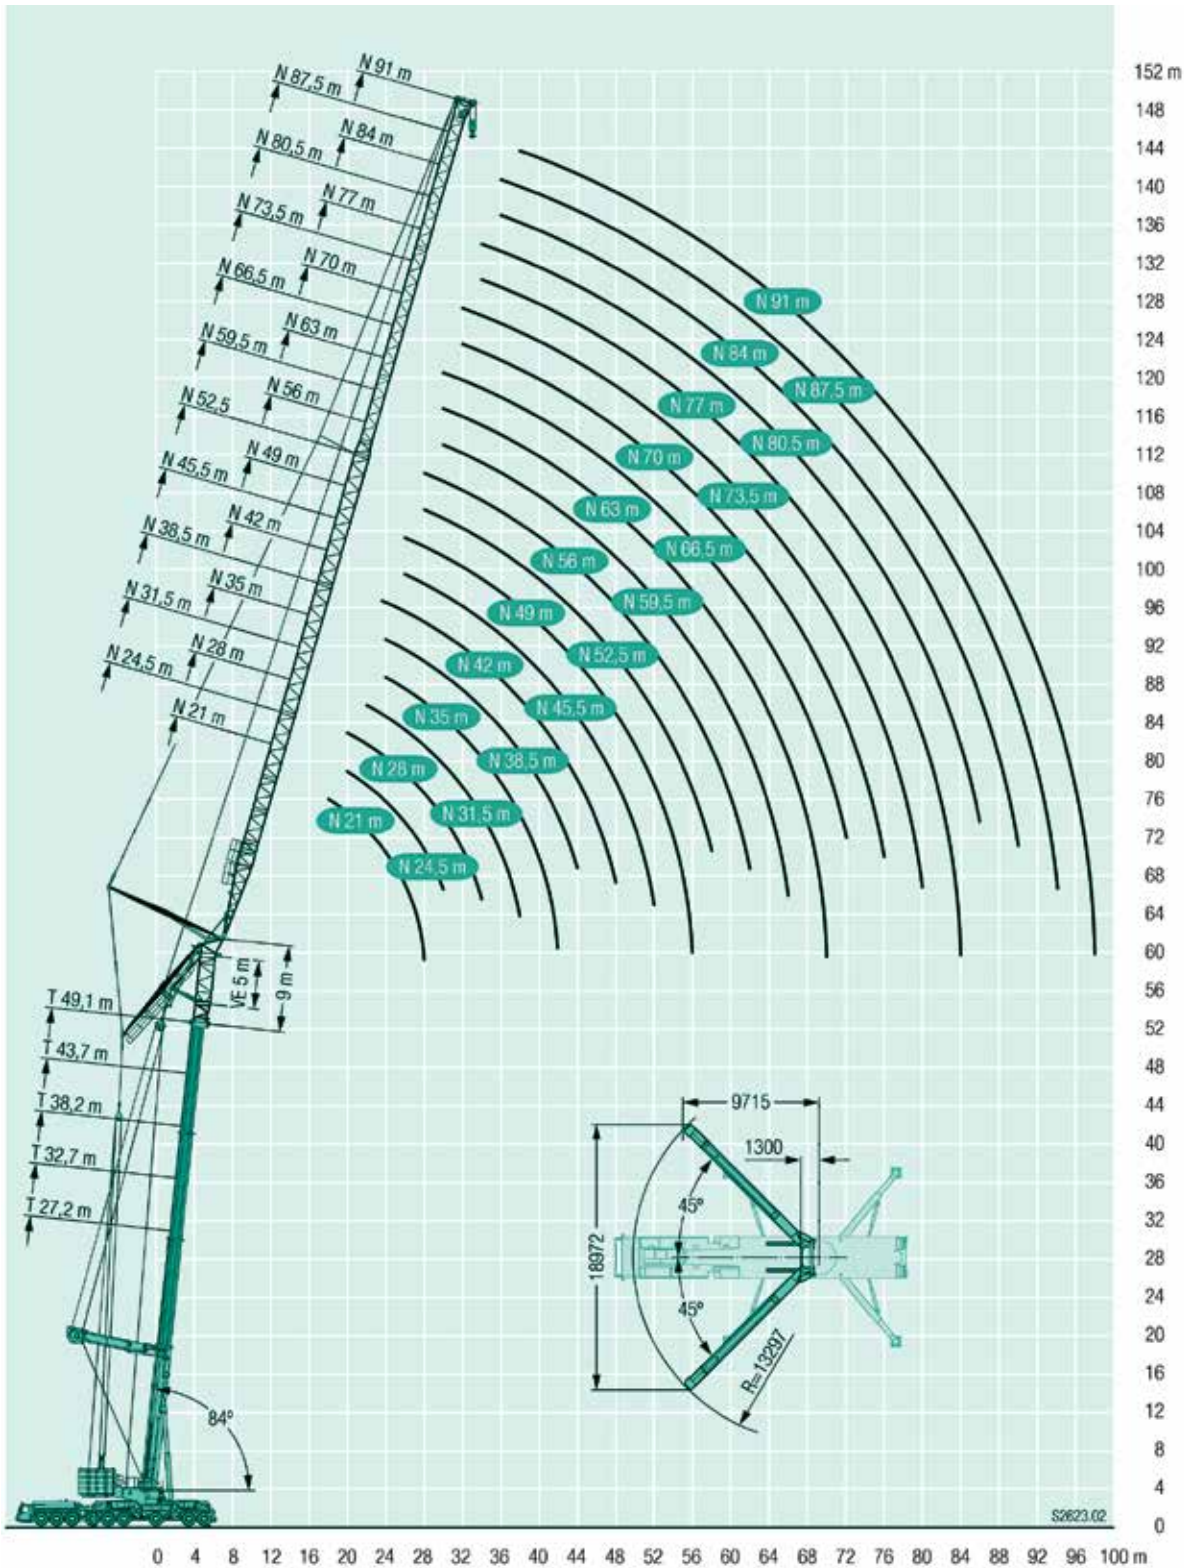

WORKING RANGE - TYVEN

LIEBHERR / LTM1750-9.1 800T ALL TERRAIN

S2623.02