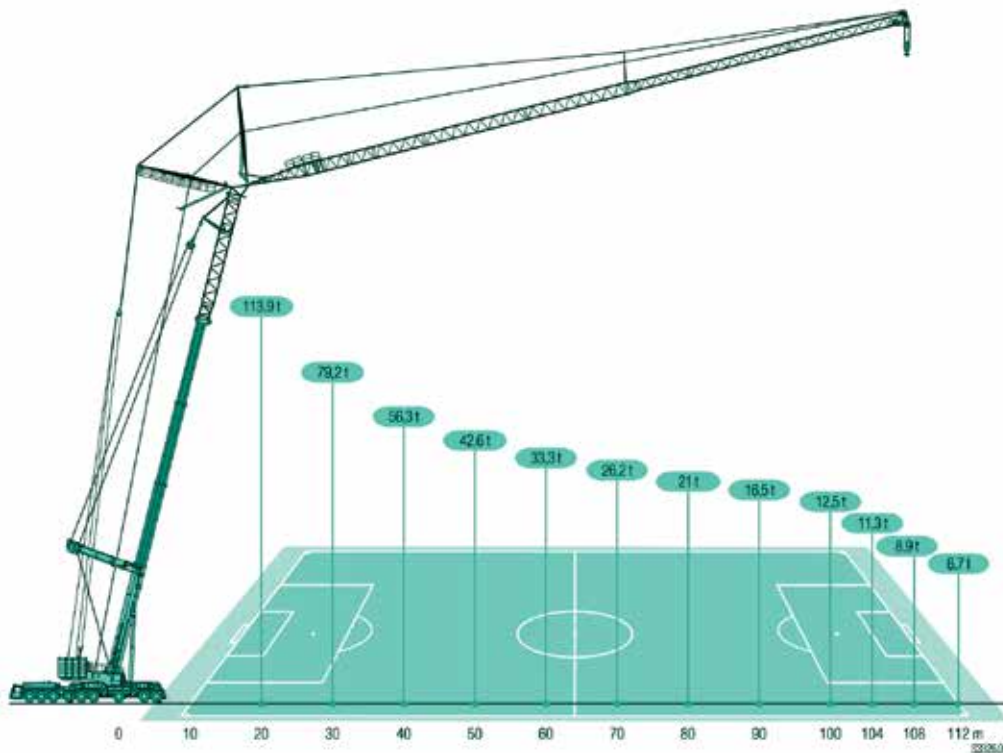

WIND TURBINE APPLICATIONS