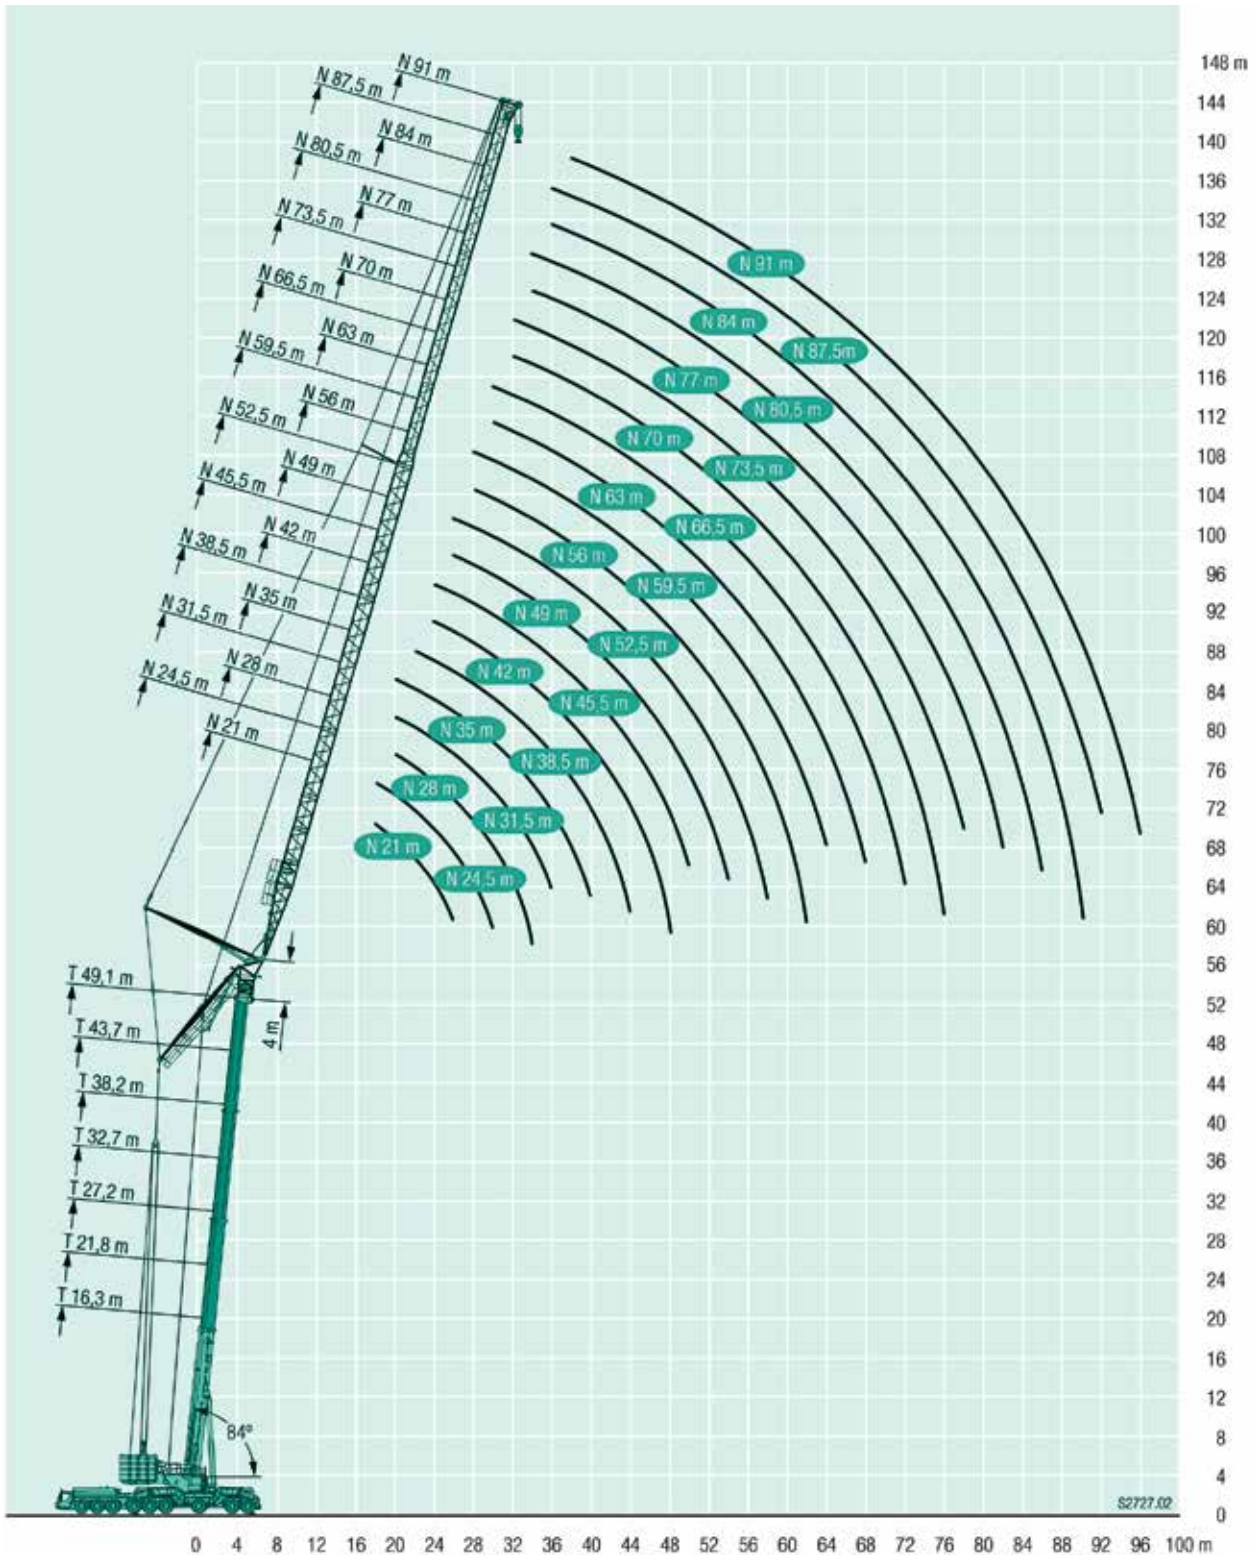

t_198_202_01001_00_000

LIEBHERR / LTM1750-9.1 800T ALL TERRAIN

LIEBHERR

LTM1750-9.1

800T ALL TERRAIN

WORKING RANGE - TN

LIEBHERR

LTM1750-9.1