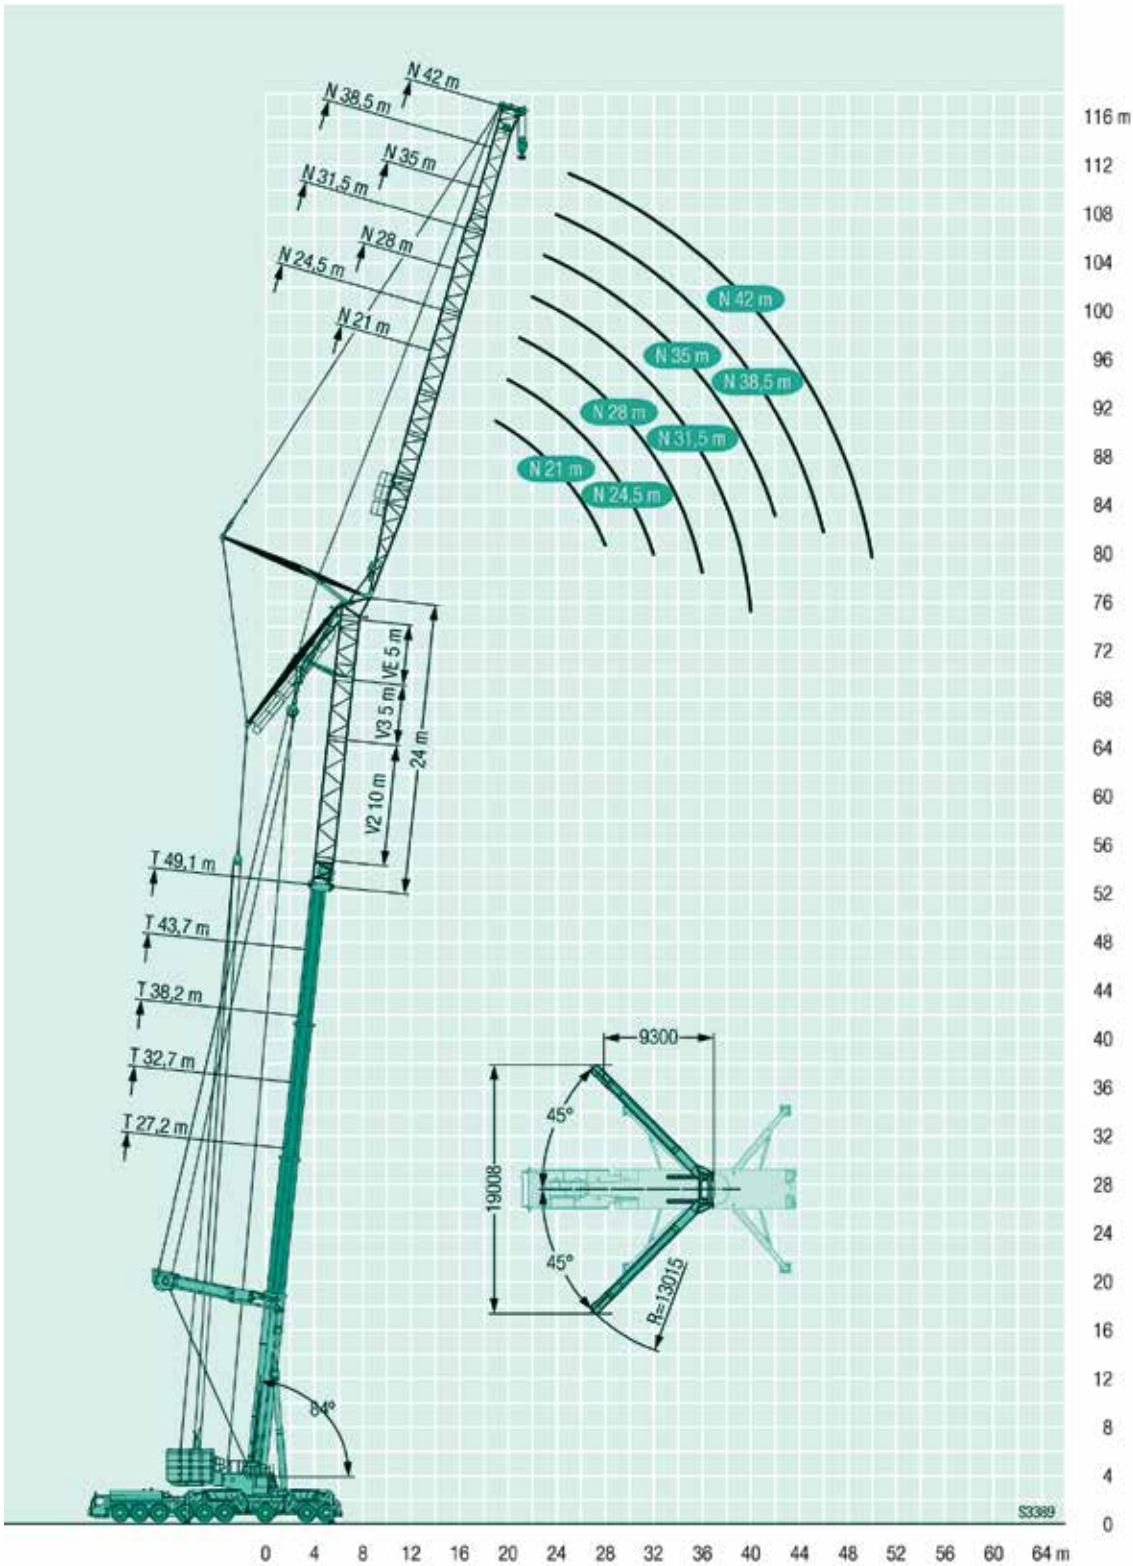

WORKING RANGE - TYV23EN

LIEBHERR / LTM1750-9.1 800T ALL TERRAIN