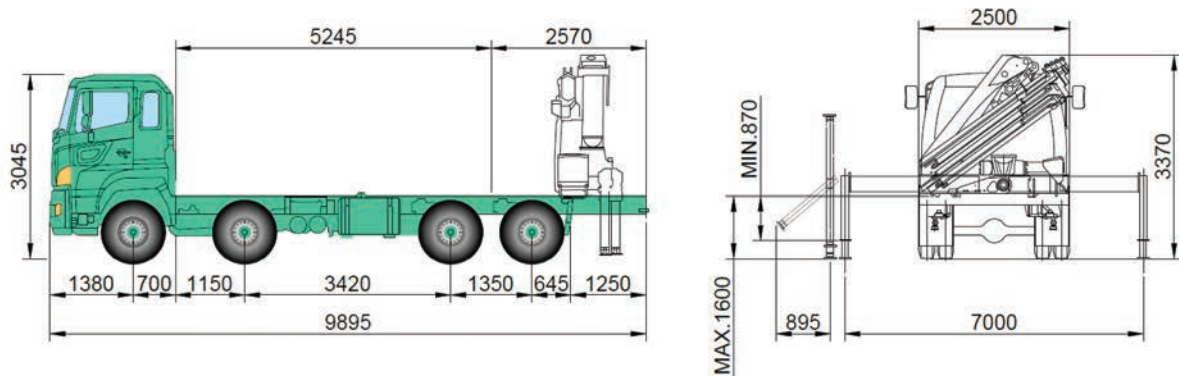

HIAB

XS 288

20T Crane Truck

DIMENSIONS

RATED LIFTING CAPACITY / WORKING RANGE CHART