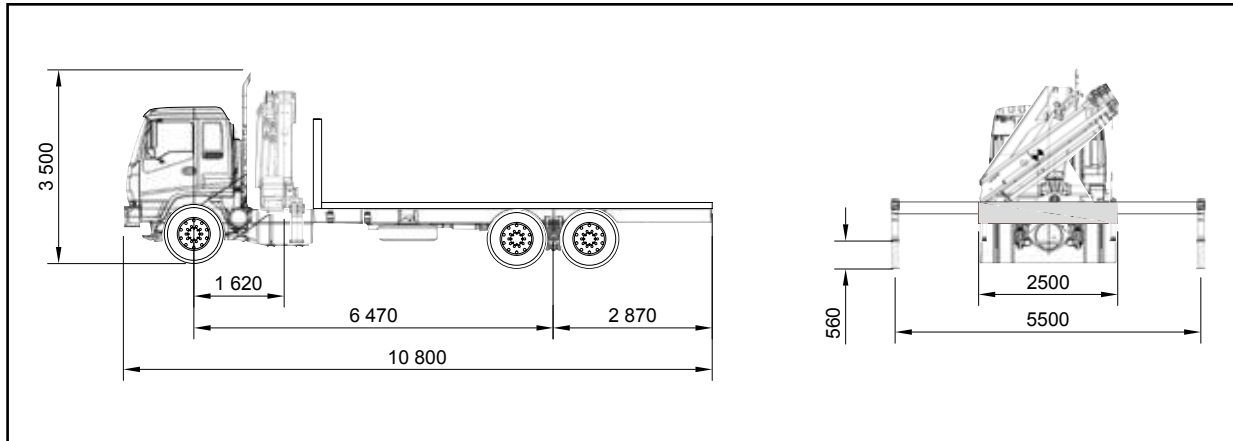

HIAB

XS 144

10T Crane Truck

DIMENSIONS

RATED LIFTING CAPACITY / WORKING RANGE CHART